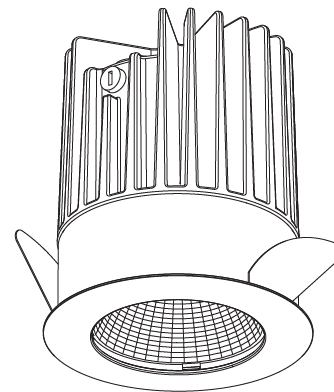

GENERAL

Series: Oiko
Subseries: Oiko Standard
Brand: Prolicht
Division: Architectural
Mounting Type: Recessed
Mounting Location: Ceiling
Subcategory: Downlight

PHYSICAL

Shape: Round
Diameter (mm): 64
Diameter (in): 2 1/2
Height (mm): 74
Height (in): 2 15/16
Ceiling Thickness (mm): 10 / 12.5 / 15
Ceiling Thickness (in): 3/8 or 1/2 or 9/16
Min. Recessing Depth (mm): 90
Min. Recessing Depth (in): 3 9/16
Light Distribution: Downlight
Weight (kg): 0.22
Weight (lbs): 0.49
Fixture Finish: SSR / BKV / CWI / CRY / HAB / UFT / ITA / RUA / FTG / MYG / LOD / PUS / FRO / FUP / KIA / POP / BLS / SPG / MEY / GOH / GUM / CHC / COM / ABZ / JAG / OBR / MOS / ROR
Fixture Material: Aluminum Die Cast
Cut-out Measurements: D. - 60mm / 2 3/8"

ELECTRICAL

Lamp Type: LED (Zhaga Standard)
Total Output Wattage (W): 15
Dimming: Dali Dimming
Driver Included: No
Driver Location: Remote
Driver Type: Constant Current - 120Vac
Input Voltage (V): 120
Constant Current (MA): 350

LED

Number of LEDs: 1
Color Temperature (°K): Warm Dim
Max. Delivered Lumen (lm): 760
Nominal Lumen (lm): 1140
CRI: >90 CRI
Lamp Life (hrs): 50000

OPTICAL

Reflector°: 20 / 40 / 60

RATINGS AND CERTIFICATIONS

Certified By: Certified for North American Standards
IP rating: IP20

PROJECT	_____
TYPE	_____
SPECIFIER	_____
QUANTITY	_____
DATE	_____

74mm 2 15/16"

Ø 41mm 1 5/8"

Ø 64mm 2 1/2"

90mm
3 9/16"

60mm
2 3/8"

10-15
3/8" - 9/16"