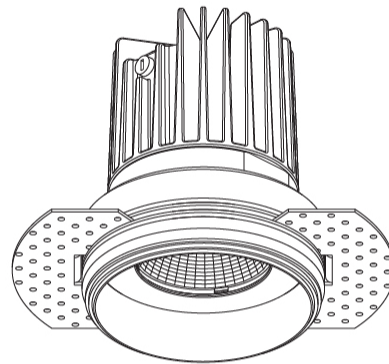

GENERAL

Series: Oiko
Subseries: Oiko Standard
Brand: Prolicht
Division: Architectural
Mounting Type: Trimless
Mounting Location: Ceiling
Subcategory: Downlight

PHYSICAL

Shape: Round
Diameter (mm): 65
Diameter (in): 2 5/16
Height (mm): 90
Height (in): 3 9/16
Ceiling Thickness (mm): 10 / 12.5 / 15 / 25
Ceiling Thickness (in): 3/8 or 1/2 or 9/16 or 1
Min. Recessing Depth (mm): 110
Min. Recessing Depth (in): 4 5/16
Light Distribution: Downlight
Weight (kg): 0.313
Weight (lbs): 0.690
Fixture Finish: SSR / BKV / CWI / CRY / HAB / UFT / ITA / RUA / FTG / MYG / LOD / PUS / FRO / FUP / KIA / POP / BLS / SPG / MEY / GOH / GUM / CHC / COM / ABZ / JAG / OBR / MOS / ROR
Fixture Material: Aluminum Die Cast
Cut-out Measurements: 79mm / 3 1/8"
Upon Request: Unique Sizes Unique Ceiling Thickness

ELECTRICAL

Lamp Type: LED (Zhaga Standard)
Input Wattage (W): 16.5
Total Output Wattage (W): 14.7
Dimming: Dali Dimming
Driver Included: No
Driver Location: Recessed Housing
Driver Type: Constant Current - 120Vac
Driver Class: Class 2
Input Voltage (V): 120 - 277
Constant Current (MA): 350

LED

Color Temperature (°K): Warm Dim
Max. Delivered Lumen (lm): 770
CRI: >90 CRI
Lamp Life (hrs): 50000
Upon Request: Special Color Temperature RGB-W Tunable White Special LED

OPTICAL

Reflector: 20 / 40 / 60
Upon Request: Special Beam Angles

RATINGS AND CERTIFICATIONS

Certified By: Certified for North American Standards
IP rating: IP20

90mm 3 9/16"

Ø 65mm 2 5/16"

Ø 115mm 4 1/2"